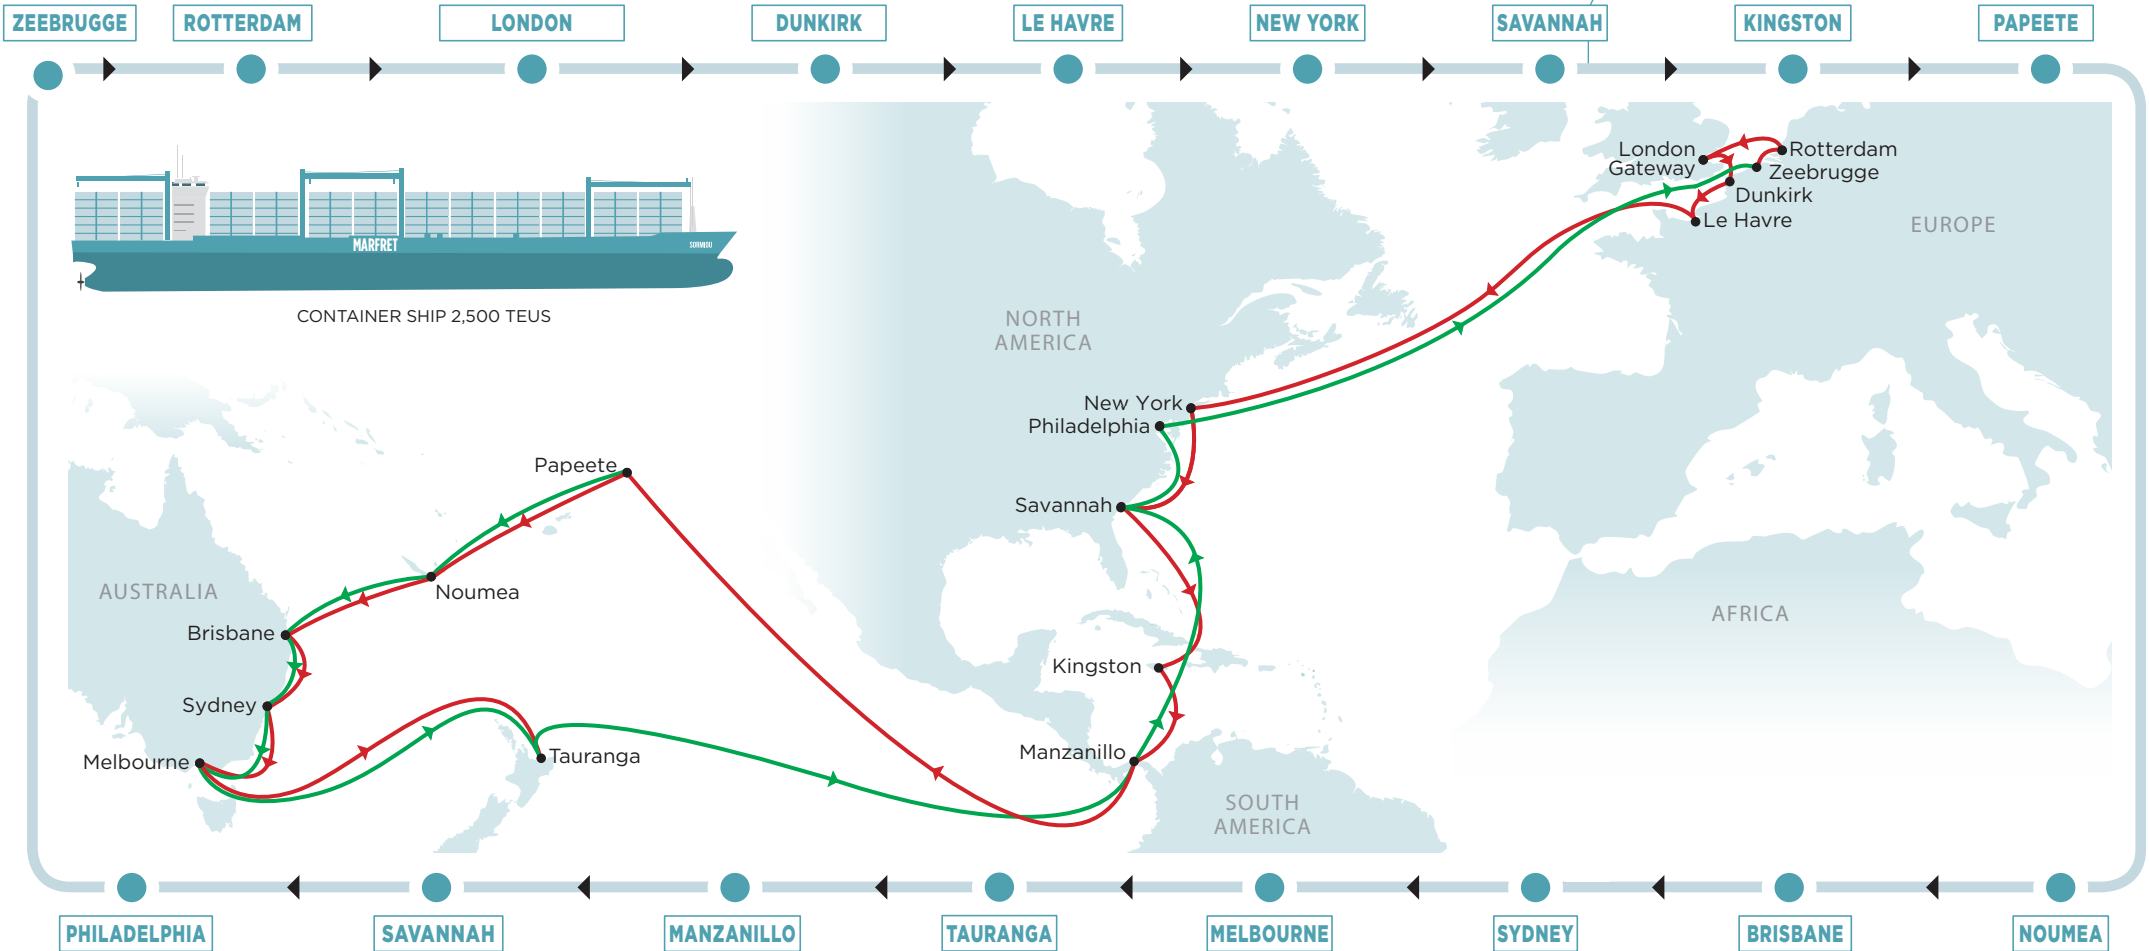

# MARFRET SERVICE NORTH ATLANTIC SOUTH PACIFIC

weekly service

**HIGHLIGHTS** • Capacity 14 x 2,500 Teus, 600 plugs • Frequency weekly • Ports of Call 17

- ← **SOUTHBOUND** Sole direct service ex. Europe to Papeete and Noumea  
 Le Havre > Papeete **30 days** • Le Havre > Noumea **39 days**
- **NORTHBOUND** Sole direct service from New-Zealand to North Europe  
 Tauranga > London Gateway **37 days**

TRANSIT TIMES SOUTHBOUND															
POL \ POD	DAY	NLRTM	GBLGP	FRDKK	FRLEH	USNYC	USSAV	JMKIN	PPPPT	NCNOU	AUBNE	AUSYD	AUMEL	NZTRG	
<b>Zeebrugge-BEZEE</b>	MON	1	3	4	5	14	17	20	35	44	49	52	55	64	
<b>Rotterdam-NLRTM</b>	TUE		2	3	4	13	16	19	34	43	48	51	54	63	
<b>London Gateway Port-GBLGP</b>	THU			1	2	11	14	17	32	41	46	49	52	61	
<b>Dunkirk-FRDKK</b>	FRI				1	10	13	16	31	40	45	48	51	60	
<b>Le Havre-FRLEH</b>	SAT					9	12	15	30	39	44	47	50	59	
<b>New York-USNYC</b>	MON						3	6	21	30	35	38	41	50	
<b>Savannah-USSAV SB</b>	THU							3	18	27	32	35	38	47	
<b>Kingston-JMKIN</b>	SUN								15	24	29	32	35	44	